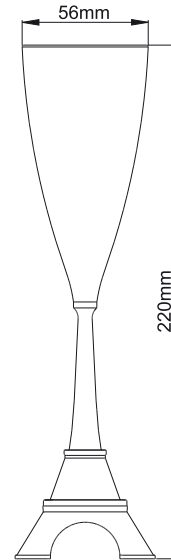

PACKS GIFT-SOUVENIR

Eiffel 100 Design (Crystal PS)

Di+De
DISPOSABLES+DESIGN

Ref.5510 Pack 6 CHAMPAGNE GLASS "DESIGN" 10cl.(3,4oz)

SPECIAL SOUVENIR FROM PARIS PACK.

	COLOR OPTIONS	
TRANSARENTS	SOLIDS	

- .10 SILVER
- .11 GOLD
- .12 BRONZE
- .13 BLACK

NOTE: 100.000 units minimum order colors.

REFERENCE	CONTENTS			
5510	Packs 6 units.	Packs/Carton 36	Packs/Palette 1 080	Cartons/Palette (30)

GLASS

Eiffel 100 Design (Crystal PS)

Ref.3210 BIPART CHAMPAGNE
GLASS "DESIGN" 10cl.(3,4oz)

Ref.4010 MONOBLOCK CHAMPAGNE
GLASS "DESIGN" 10cl.(3,4oz)

THIS GLASS REPRESENTS THE UNION OF
THE TWO MAIN FRENCH SYMBOLS KNOWN
ALL OVER THE WORLD, "THE EIFFEL TOWER"
AND "THE FRENCH CHAMPAGNE GLASS".

COLOR OPTIONS