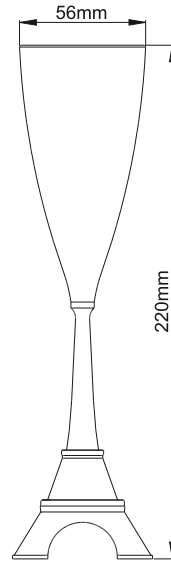

GLASS

Eiffel 100 Design (Crystal PS)

Ref.4010 MONOBLOCK CHAMPAGNE
GLASS "DESIGN" 10cl.(3,4oz)

THIS GLASS REPRESENTS THE UNION OF
THE TWO MAIN FRENCH SYMBOLS KNOWN
ALL OVER THE WORLD, "THE EIFFEL TOWER"
AND "THE FRENCH CHAMPAGNE GLASS".

COLOR OPTIONS

TRANSPARENTS

SOLIDS

● .10 SILVER

● .12 BRONZE

● .11 GOLD

● .13 BLACK

NOTE: 100.000 units minimum order colors.

REFERENCE	CONTENTS				
	Col.	Units	Units/Case	Units/Pallet	Cases/Pallet
3210 IN BULK	40	X 12	480	23 040	(48)
4010 IN BULK	60	X 1	60	2 160	(36)